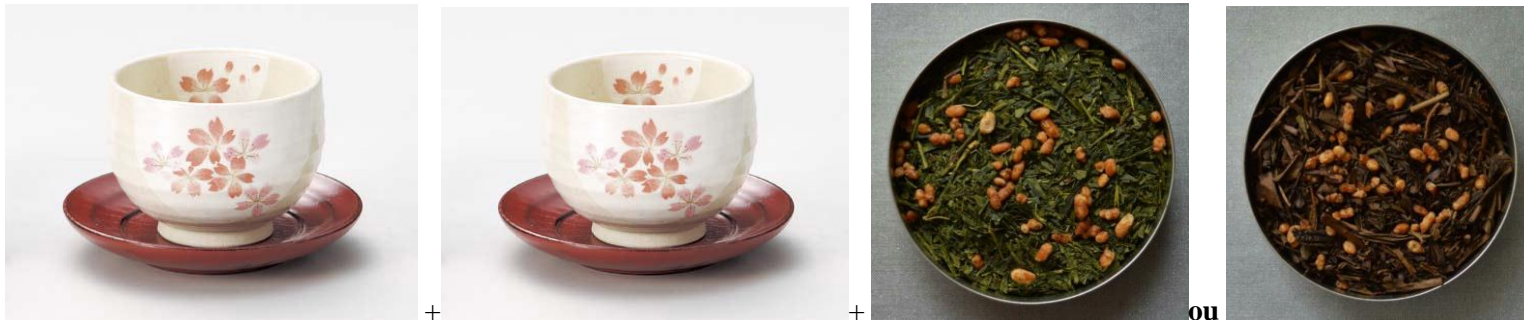

- 2 pairs of Japanese style latté cups (190ml) and wooden saucers
- Green tea with grilled rice (50g) or Hoji-cha with grilled rice (50g)

Reserve before December 20 or before October 31 for an early bird promotion!