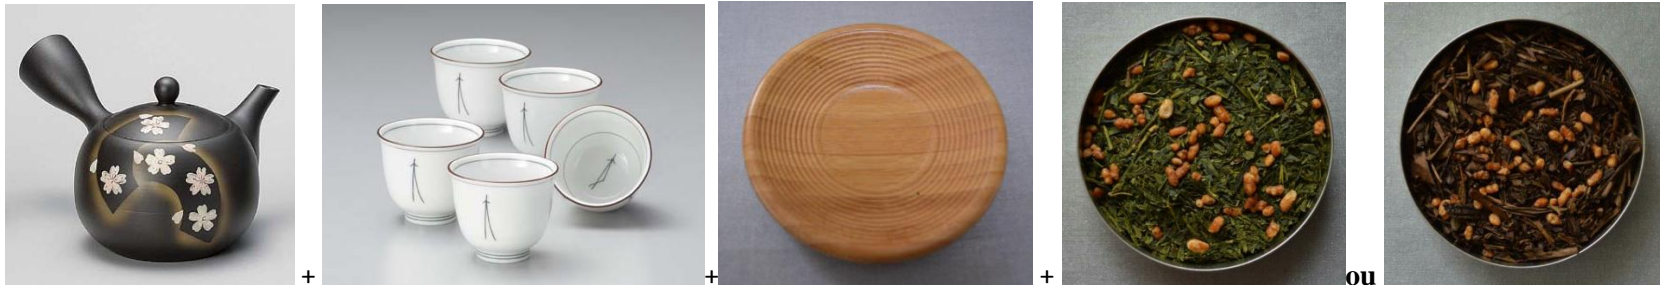

2) Osaka: ~~$132~~ - $118

Early bird promotion $104 (until October 31, 2014)

- Japanese style tea pot (300ml)
- 5 pairs of Japanese style tea cups (90ml) and bamboo made saucers
- Green tea with grilled rice (50g) or Hoji-cha with grilled rice (50g)

Reserve before December 20 or before October 31 for an early bird promotion!